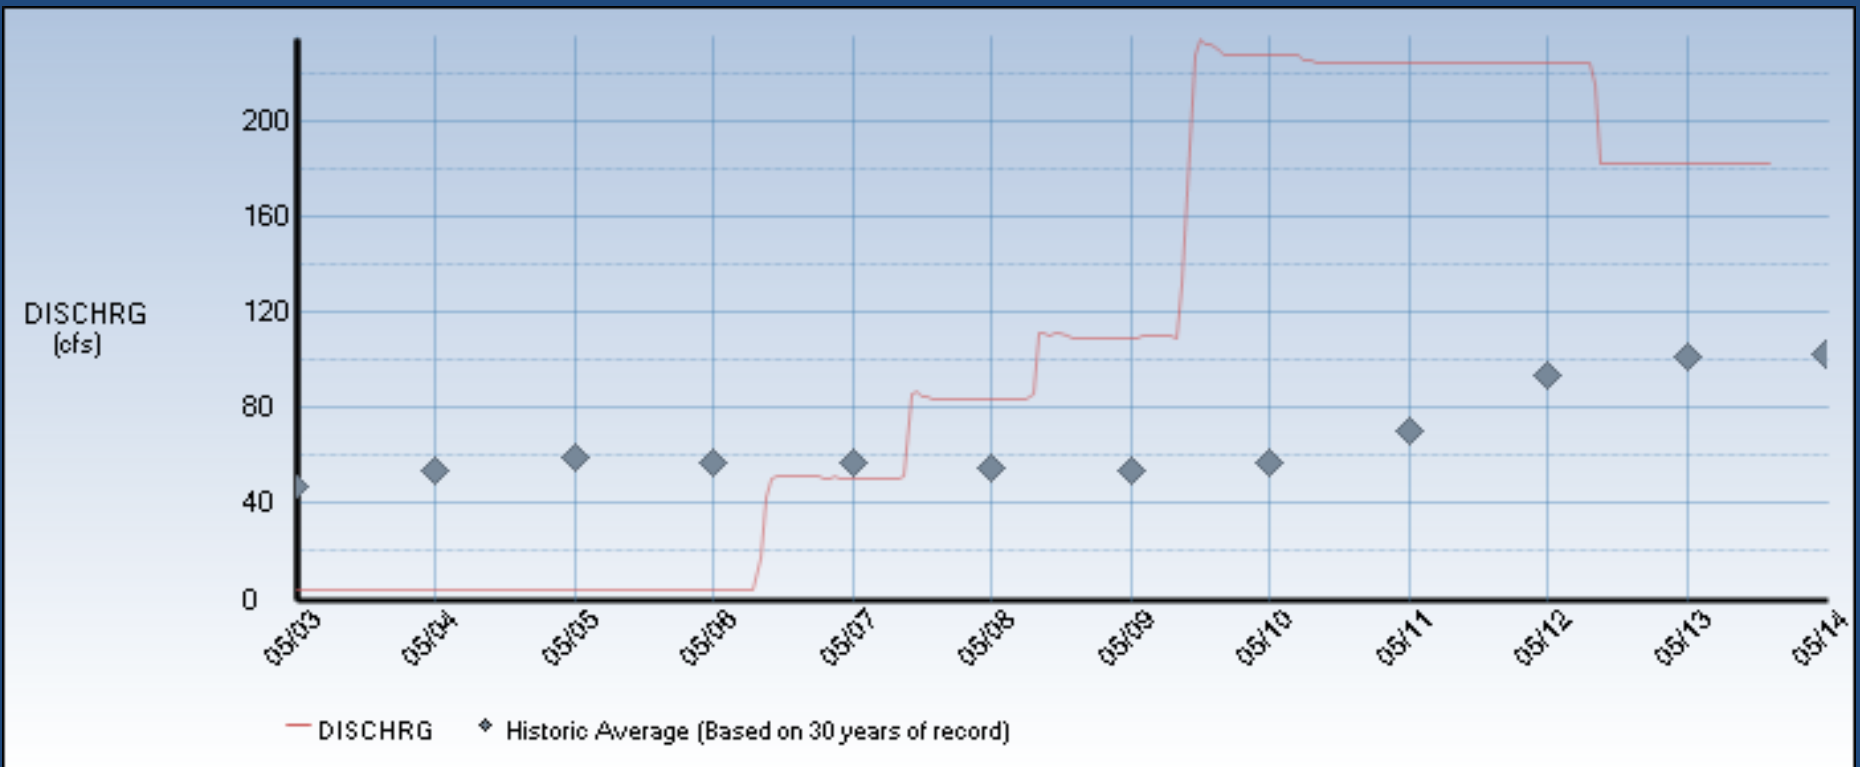

Lake Granby – 2009

Contents 5/1/2009: 283,835 af
Contents 11/1/2009: 401,700 af

Grand Lake
2009 Clarity Operations

Willow Creek Reservoir

Releases from Willow Creek Reservoir

Windy Gap Operations