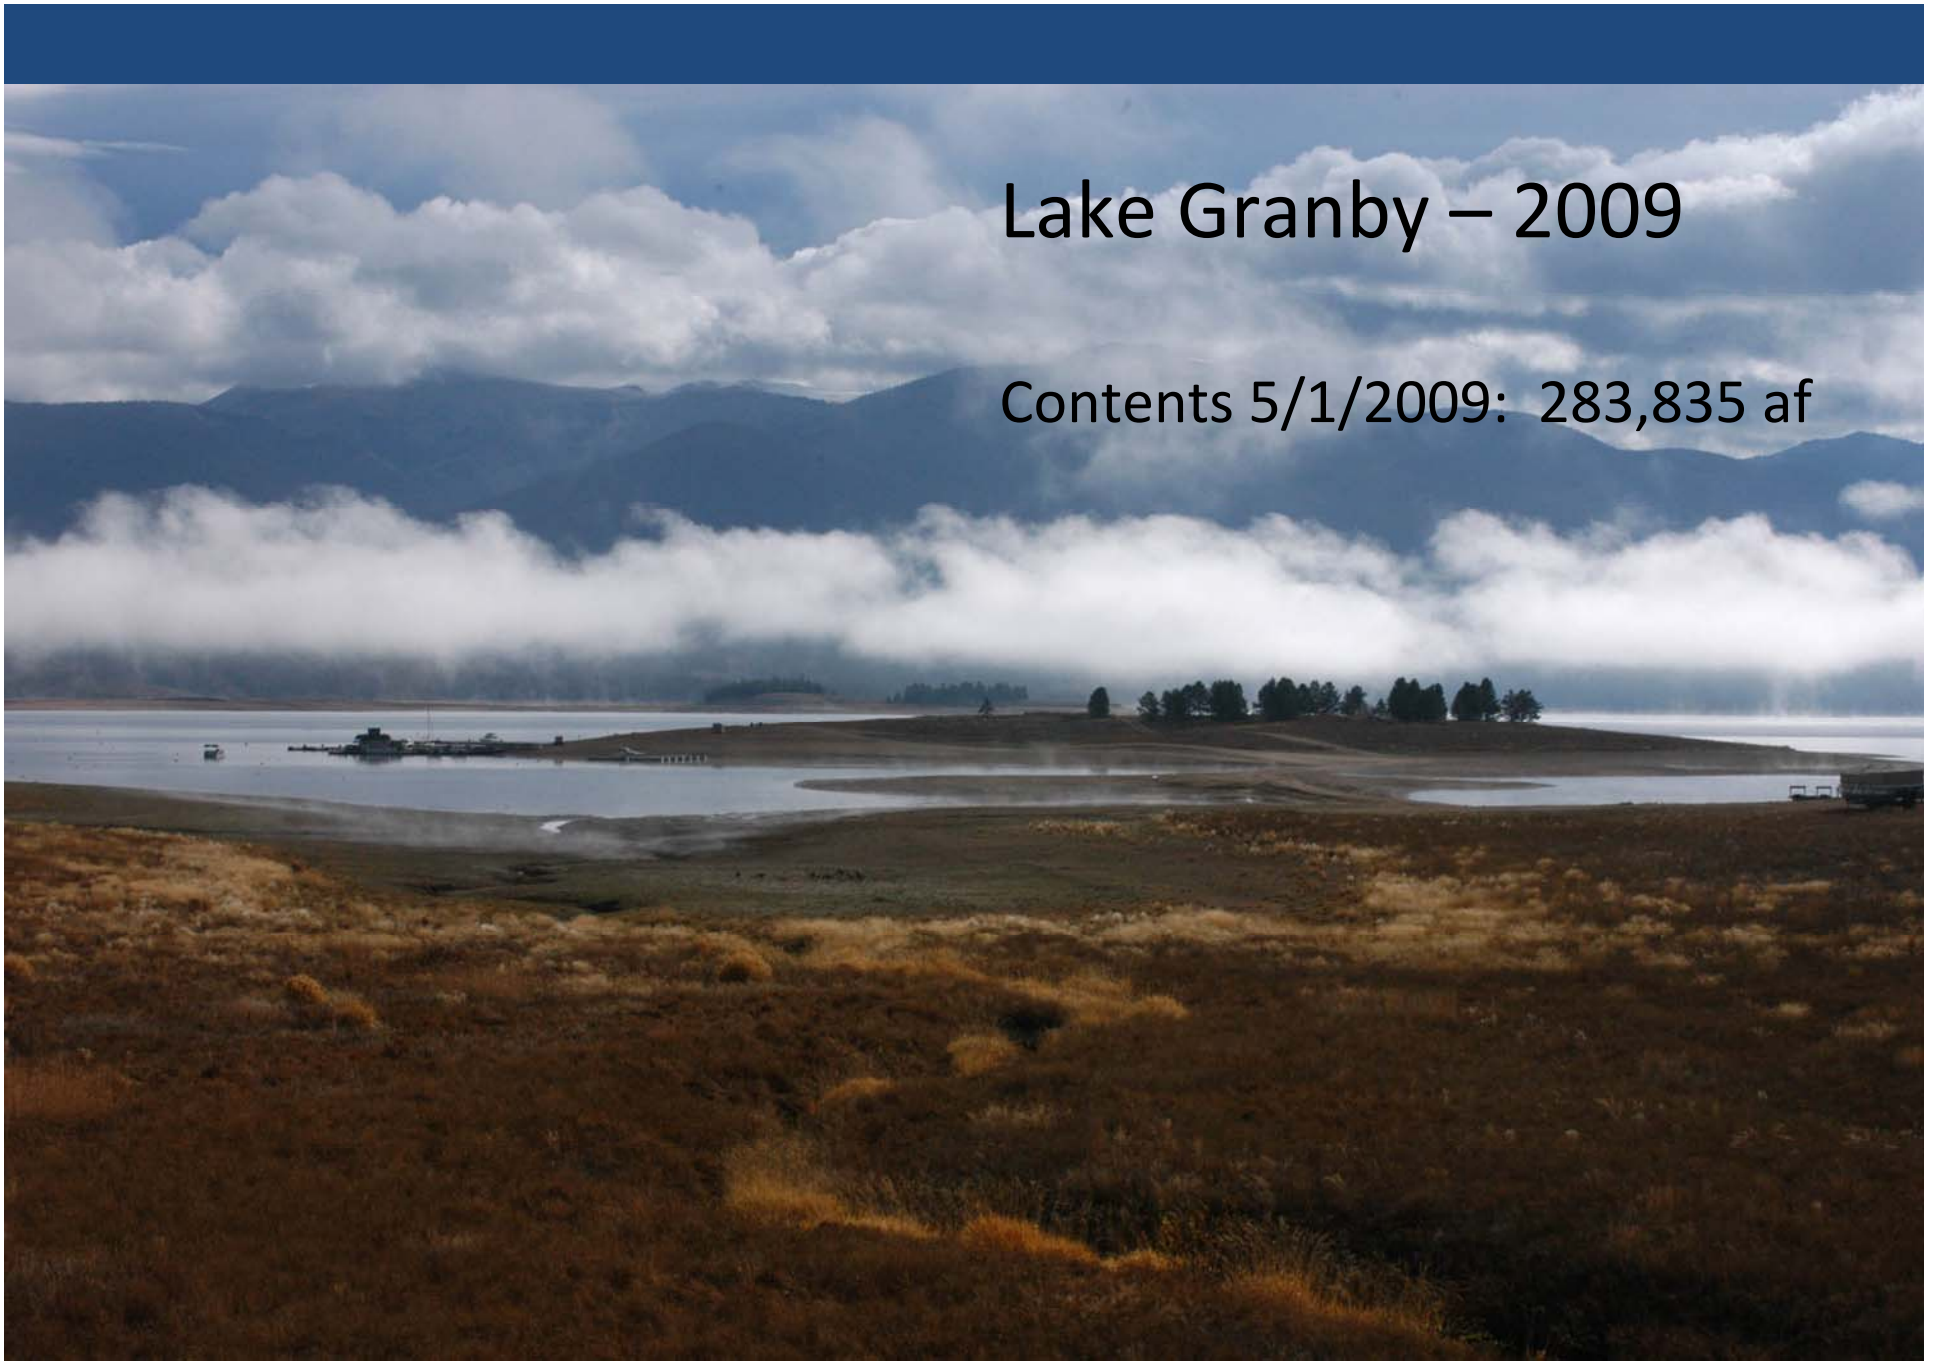

Lake Granby – 2009

Contents 5/1/2009: 283,835 af

A landscape photograph of Lake Granby. The foreground is a field of dry, brownish-yellow grass. In the middle ground, there is a large body of water with a small island or peninsula in the center. The background features a range of mountains under a sky filled with white and grey clouds. The text is overlaid on the right side of the image.

Lake Granby – 2009

Contents 5/1/2009: 283,835 af
Contents 11/1/2009: 401,700 af

Grand Lake
2009 Clarity Operations

Willow Creek Reservoir

Releases from Willow Creek Reservoir

Windy Gap Operations