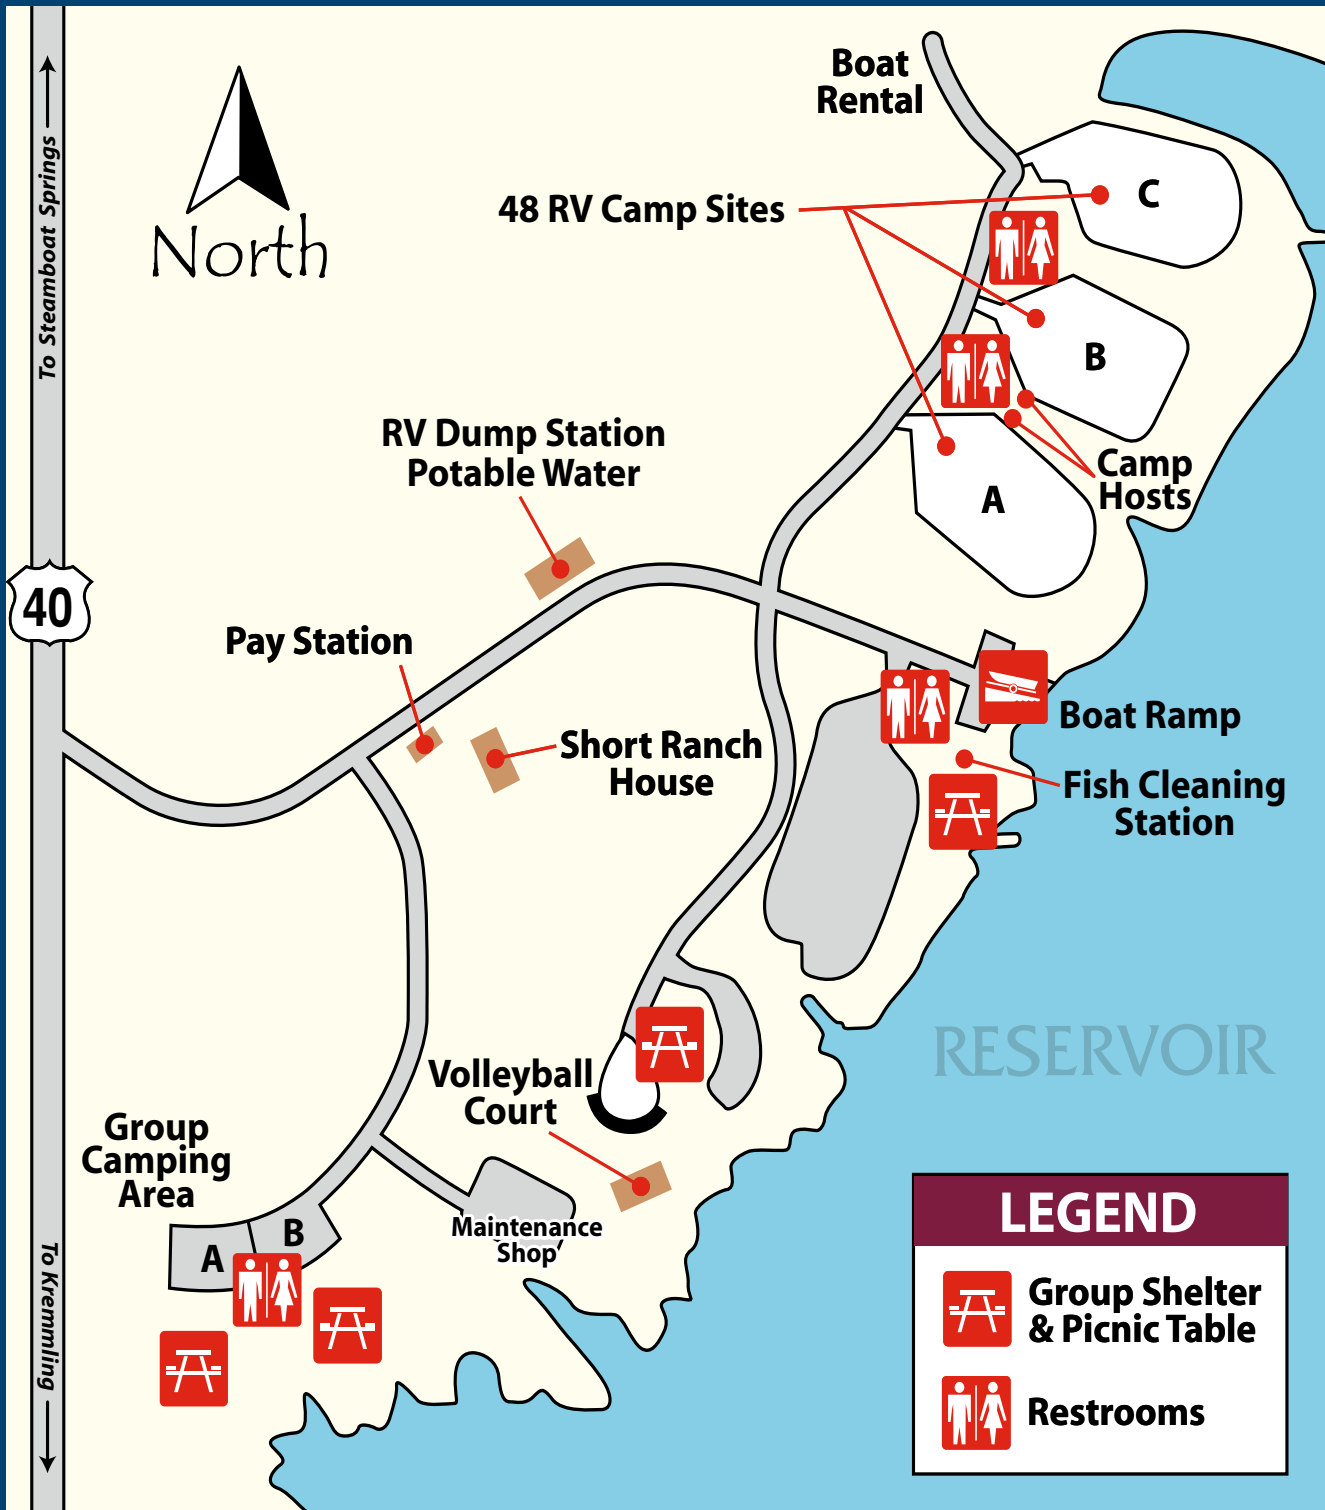

Boat Rental

Dog Walk

Dumpster & Restrooms

Horseshoe Pits

Camp Host

Camp Host

LOOP B

Beach

Pay Station

LOOP A

RESERVOIR

Dump Station

Boat Ramp

-  Sheltered Sites
-  Non-Sheltered Sites

Restrooms

Your Site#

Day Use Parking Lot

Fish Cleaning Station

GUIDELINES FOR AN ENJOYABLE STAY

Checkout time is **NOON**.
EXTRA TIME WILL BE CHARGED.

- Speed Limit is 10 mph
- Quiet Hours are 10 PM to 6 AM
- Be considerate of others

VEHICLES

- Vehicles on roads only.
- NO 4-wheelers or dirt bikes.
- 2 vehicles (vehicles to drive on road) per site

PETS

- Pets must be on leash!
- Clean up after your pet.
- Use the pet walk located across the road from bathrooms.
- Do not leave animals unattended.
- No pets in bathrooms.